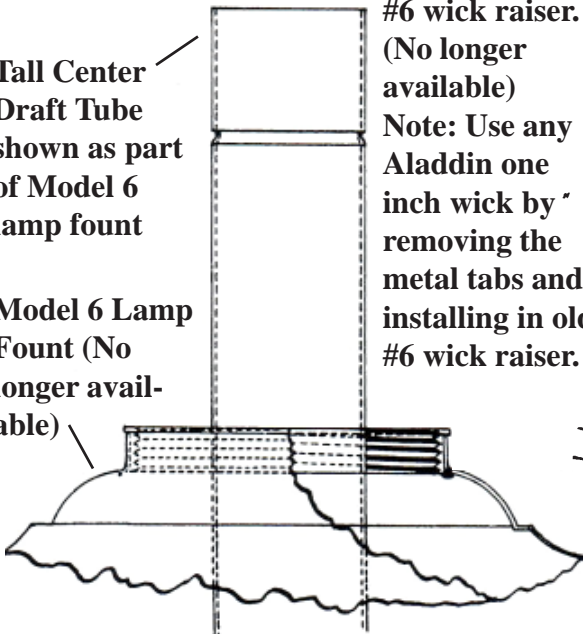

R111 Wick Trimmer cleans all Aladdin one inch wicks

Tall Center Draft Tube shown as part of Model 6 lamp fount

Model 6 Lamp Fount (No longer available)

Model 6 Wick shown in #6 wick raiser. (No longer available)  
Note: Use any Aladdin one inch wick by removing the metal tabs and installing in old #6 wick raiser.