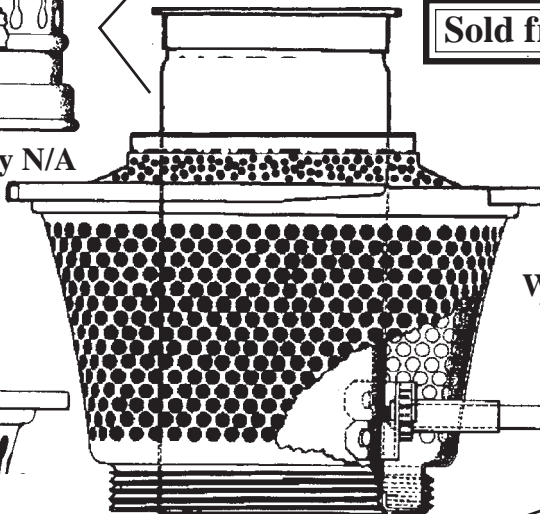

ALADDIN®

MODEL NO. 5 EXPLODED VIEW PARTS LIST

Sold from Sept. 1913 to Aug. 1914

Model No. 5 Kerosene Lamp Gallery N/A

Burner Base
Outer Wick
Tube

Model No. 5 N/A
Perforated

R910 Heel-less
Glass Chimney fits
Models 3 thru 11

R910
Chimney is
12 1/2
Inches Tall
with 2 5/8
Inch
Bottom
Fitter

2-Piece Air
Distributor

Wick Raiser Knob

Model No. 5 Burner Base N/A
Slotted Design

R111 Wick Trimmer
Cleans all One Inch
Aladdin Wicks

Model No. 5
Flame
Spreader
N/A

Center
Draft
Tube

Brass
Lamp
Bowl
N/A

Fine
Threads
in Top of
Lamp
Bowl

N146 Kone Kap
Mantle fits Models
3 thru 11

Model No.
5 Wick
Raiser
N/A

also fits
Models
3 thru 5

Note: Use any
Aladdin One
Inch Wick by
removing the
metal tabs and
mounting in
wick raiser.