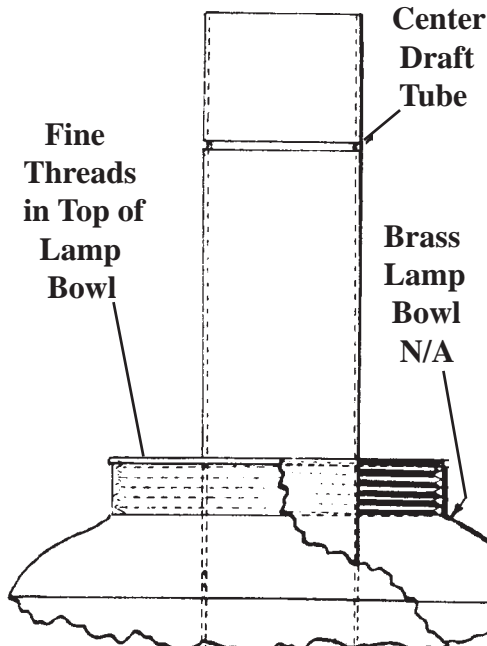

R910
Chimney is
12 1/2
Inches Tall
with 2 5/8
Inch
Bottom
Fitter

2-Piece Air
Distributor

Wick Raiser Knob

Model No. 5 Burner Base N/A
Slotted Design

R111 Wick Trimmer
Cleans all One Inch
Aladdin Wicks

Model No. 5
Flame
Spreader
N/A

Center
Draft
Tube

Brass
Lamp
Bowl
N/A

Fine
Threads
in Top of
Lamp
Bowl

N146 Kone Kap
Mantle fits Models
3 thru 11

Model No.
5 Wick
Raiser
N/A

also fits
Models
3 thru 5

Note: Use any
Aladdin One
Inch Wick by
removing the
metal tabs and
mounting in
wick raiser.