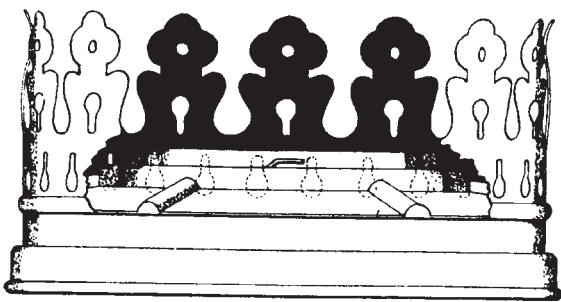

ALADDIN®

MODEL NO. 5 EXPLODED VIEW PARTS LIST

Sold from Sept. 1913 to Aug. 1914

Model No. 5 Kerosene Lamp Gallery N/A

Burner Base
Outer Wick
Tube

Model No. 5 N/A
Perforated

R910 Heel-less
Glass Chimney fits
Models 3 thru 11

R910
Chimney is
12 1/2
Inches Tall
with 2 5/8
Inch
Bottom
Fitter

2-Piece Air
Distributor

Wick Raiser Knob

Model No. 5 Burner Base N/A
Slotted Design

R111 Wick Trimmer
Cleans all One Inch
Aladdin Wicks

Model No. 5
Flame
Spreader
N/A