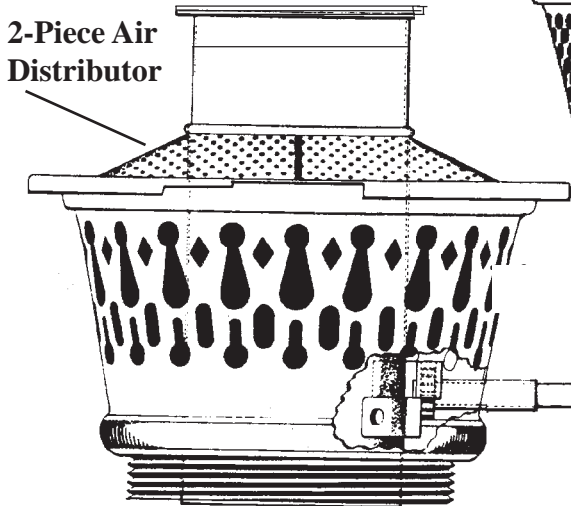

ALADDIN®

MODEL NO. 5 EXPLODED VIEW PARTS LIST

Sold from Sept. 1913 to Aug. 1914

Model No. 5 Kerosene Lamp Gallery N/A

Burner Base
Outer Wick
Tube

Model No. 5 N/A
Perforated

R910 Heel-less
Glass Chimney fits
Models 3 thru 11

R910
Chimney is
12 1/2
Inches Tall
with 2 5/8
Inch
Bottom
Fitter

2-Piece Air
Distributor

Wick Raiser Knob

Model No. 5 Burner Base N/A
Slotted Design

R111 Wick Trimmer
Cleans all One Inch
Aladdin Wicks

Model No. 5
Flame
Spreader
N/A

Center
Draft
Tube

Brass
Lamp
Bowl
N/A

Fine
Threads
in Top of
Lamp
Bowl

N146 Kone Kap
Mantle fits Models
3 thru 11

Model No.
5 Wick
Raiser
N/A

also fits
Models
3 thru 5

Note: Use any
Aladdin One
Inch Wick by
removing the
metal tabs and
mounting in
wick raiser.