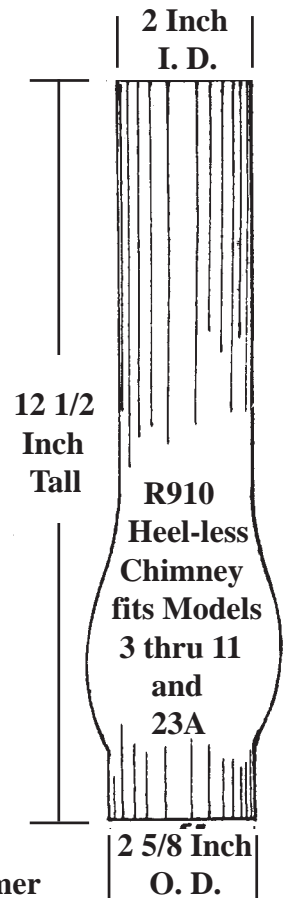

N146 Kone Kap Mantle
fits Models 3 thru 11
Kerosene Lamps

ALADDIN®

MODEL NO. 3 EXPLODED VIEW

PARTS LIST

Sold from January 1911 to August 1912

Lighting The World, Since 1908

Note '+' in top

Note: Use any one inch Aladdin Wick by removing metal tabs and installing in Model 3 Wick Raiser.