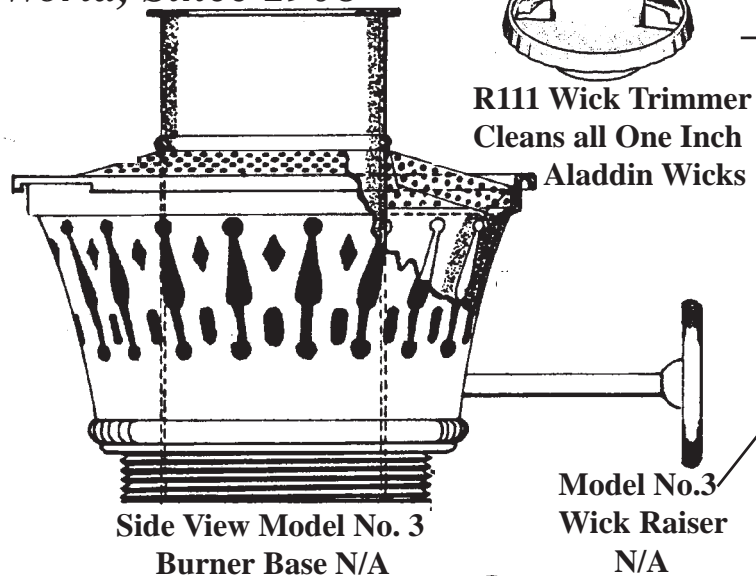

N146 Kone Kap Mantle
fits Models 3 thru 11
Kerosene Lamps

ALADDIN®

MODEL NO. 3 EXPLODED VIEW

PARTS LIST

Sold from January 1911 to August 1912

Lighting The World, Since 1908

Note '+' in top

Note: Use any one inch Aladdin Wick by removing metal tabs and installing in Model 3 Wick Raiser.