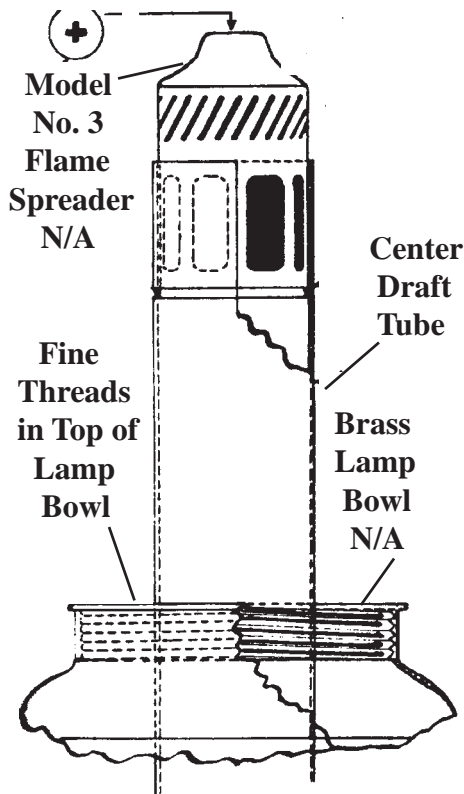

N146 Kone Kap Mantle
fits Models 3 thru 11
Kerosene Lamps

ALADDIN®

MODEL NO. 3 EXPLODED VIEW

PARTS LIST

Sold from January 1911 to August 1912

Lighting The World, Since 1908

Note '+' in top

Note: Use any one inch Aladdin Wick by removing metal tabs and installing in Model 3 Wick Raiser.