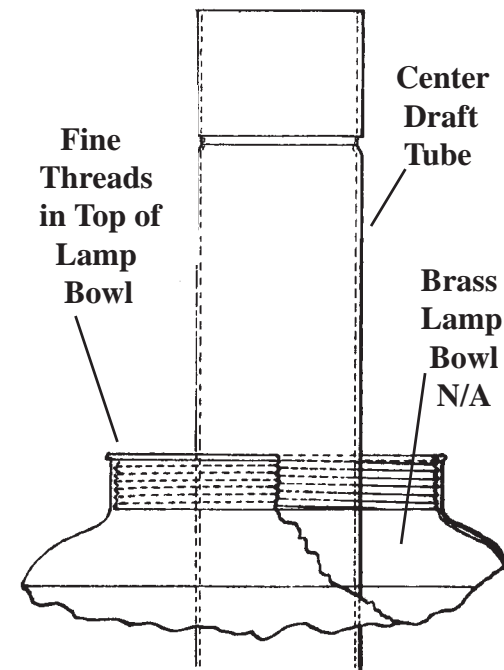

Model No. 4  
Flame  
Spreader  
N/A

Shown Right  
Two  
Different  
Faces of  
Model No. 4  
Burner Knob

Model No.  
4 Wick  
Raiser  
N/A  
also fits  
Models  
3 thru 5

Note: Use any  
Aladdin One  
Inch Wick by  
removing the  
metal tabs and  
mounting in  
wick raiser.

Center  
Draft  
Tube

Brass  
Lamp  
Bowl  
N/A

R910 Heel-less  
Glass Chimney fits  
Models 3 thru 11

R910  
Chimney is  
12 1/2  
Inches Tall  
with 2 5/8  
Inch  
Bottom  
Fitter

Aladdin Mantle Lamp Company  
681 International Blvd.  
Clarksville, TN 37040, USA  
Tel: 800-457-5267 FAX: 931-647-4517  
www.aladdinlamps.com  
e-mail: sales@aladdinlamps.com