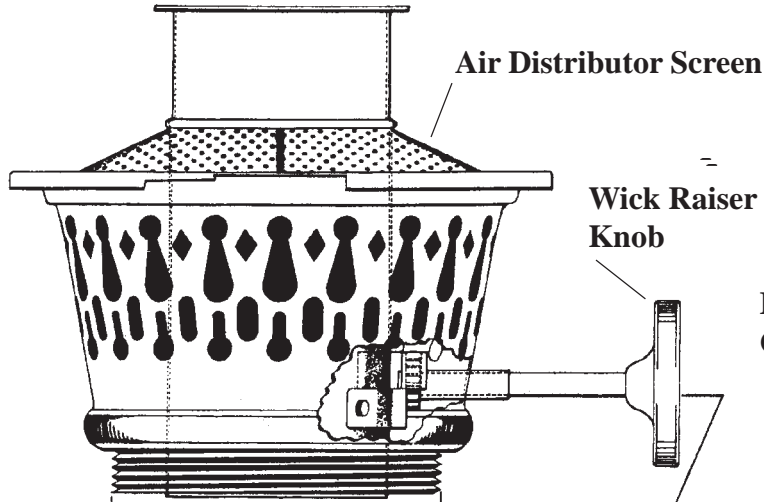

## MODEL NO. 4 EXPLODED VIEW PARTS LIST

Sold from September 1912 to August 1913

Model No. 4 Kerosene Lamp Gallery N/A

Model No. 4 Burner Base N/A

N146 Kone Kap  
Mantle fits Models  
3 thru 11

R111 Wick Trimmer  
Cleans all One Inch  
Aladdin Wicks

Model No. 4  
Flame  
Spreader  
N/A

Shown Right  
Two  
Different  
Faces of  
Model No. 4  
Burner Knob

Model No.  
4 Wick  
Raiser  
N/A  
also fits  
Models  
3 thru 5

Note: Use any  
Aladdin One  
Inch Wick by  
removing the  
metal tabs and  
mounting in  
wick raiser.